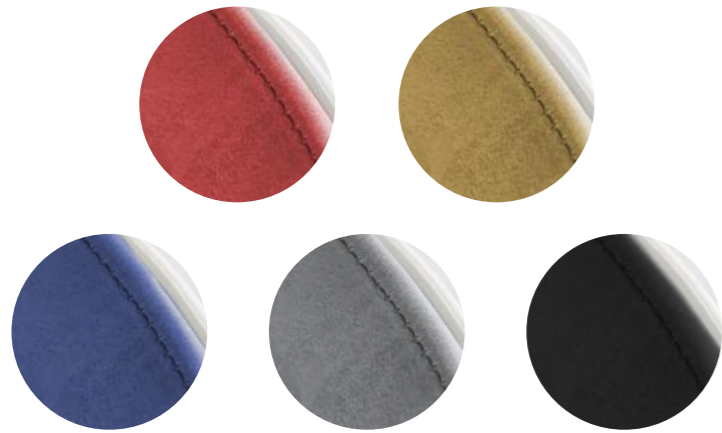

ULTIMATECHAIR

Choice is the important factor in this chair design. Adjustable arms and backrest allow the chair to fit you perfectly, maximising comfort. With a heavy duty option, the Ultimate will accommodate needs that other stairlifts cannot.

Enhancing the experience further; we have taken reassurance to the next level with a digital display for real time diagnostics on your stairlift.

UPHOLSTERY COLOURS

CUSTOM COLOURS AVAILABLE

CHOICE OF CONTROLS